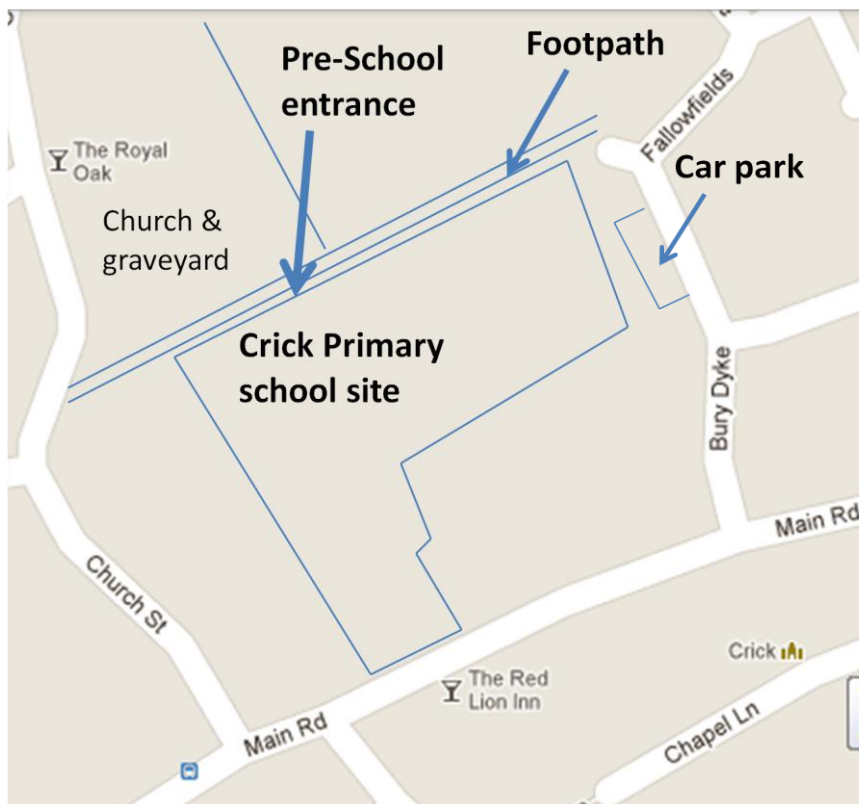

Crick Pre-School at Crick Primary School

Crick Pre-School is based in a classroom at Crick Primary school with a dedicated outdoor area.

Address: Crick Pre-School
Crick Primary School
Main Road
Crick
Northamptonshire
NN6 7TU

The Pre-School can only be reached via the new gate from the path through the churchyard (see map below). Neither parents nor visitors will be able to come through the school building to reach Pre-School, due to child protection.

If you are dropping older children off at the School, please make your way round to the back of the school, through the school's gate and along the path to Pre-School's gate.

Thank you for your understanding.